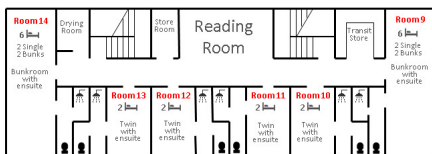

Lodge Room Configuration

Last Updated Saturday, 22 March 2014 12:26

The lodge has 5 levels. A plan of each level is shown below.

Levels 1 and 2

Levels 3 and 4

Level 5

Lodge Room Configuration

Last Updated Saturday, 22 March 2014 12:26

□	Level 5 (Highest Level)
---	--------------------------------

Lodge fees charged per bed in room

□ □ □ □ □ Rm 9	, 6 beds, (2 single/ 2 bunks)
-----------------------	-------------------------------

Bunkroom - with ensuite

Lodge Room Configuration

Last Updated Saturday, 22 March 2014 12:26

Double / 3rd bed Bunk - with ensuite

□□□□□□□□ Rm 7

, 2 beds, (double)

Twin / Double

□□□□□□□□ Rm 8

, 4 beds, (2 x bunks)

Bunkroom - with ensuite

□ **Level 2 (Same level as cool room and laundry)**

□□□□□□□□ Rm 1

, 4 beds, (2 x bunks)

Bunkroom - with ensuite

□□□□□□□□ Rm 15

, 6 beds, (3 x bunks - no ensuite)

Bunkroom - no ensuite