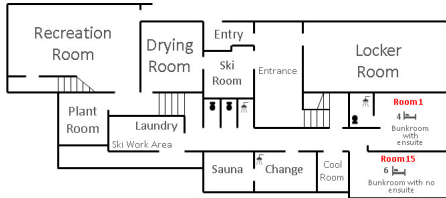

Lodge Room Configuration

Last Updated Saturday, 22 March 2014 12:26

The lodge has 5 levels. A plan of each level is shown below.

Levels 1 and 2