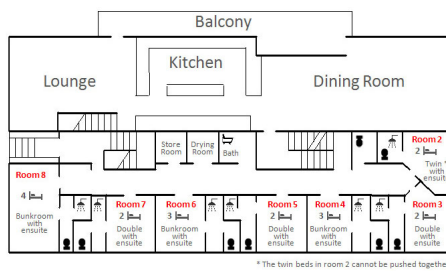

Levels 3 and 4