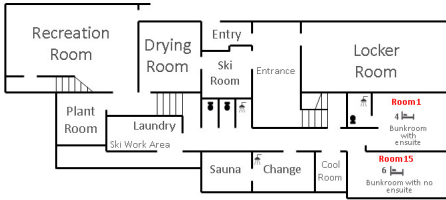

Lodge Room Configuration

Last Updated Saturday, 22 March 2014 12:26

The lodge has 5 levels. A plan of each level is shown below.

Levels 1 and 2

Levels 3 and 4

Level 5

Lodge Room Configuration

Last Updated Saturday, 22 March 2014 12:26

□	Level 5 (Highest Level)
---	--------------------------------

Lodge fees charged per bed in room

□ □ □ □ □ Rm 9	, 6 beds, (2 single/ 2 bunks)
-----------------------	-------------------------------

Bunkroom - with ensuite

Lodge Room Configuration

Last Updated Saturday, 22 March 2014 12:26

Double / 3rd bed Bunk - with ensuite

□□□□□□□□ Rm 7

, 2 beds, (double)

Twin / Double

□□□□□□□□ Rm 8

, 4 beds, (2 x bunks)

Bunkroom - with ensuite

□ **Level 2 (Same level as cool room and laundry)**

□□□□□□□□ Rm 1

, 4 beds, (2 x bunks)

Bunkroom - with ensuite

□□□□□□□□ Rm 15

, 6 beds, (3 x bunks - no ensuite)

Bunkroom - no ensuite