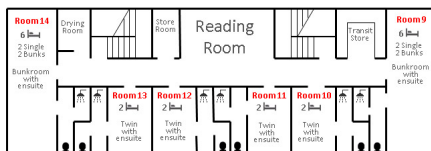

Lodge Room Configuration

Last Updated Saturday, 22 March 2014 12:26

The lodge has 5 levels. A plan of each level is shown below.

Levels 1 and 2

Levels 3 and 4

Level 5