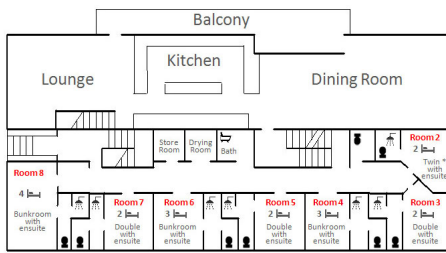

Lodge Room Configuration

Last Updated Saturday, 22 March 2014 12:26

The lodge has 5 levels. A plan of each level is shown below.

Levels 1 and 2

Levels 3 and 4

Level 5

Lodge Room Configuration

Last Updated Saturday, 22 March 2014 12:26

□	Level 5 (Highest Level)
---	--------------------------------

Lodge fees charged per bed in room

□ □ □ □ □ Rm 9	, 6 beds, (2 single/ 2 bunks)
-----------------------	-------------------------------

Bunkroom - with ensuite

□ □ □ □ □ □ □ □ Rm 10	, 2 beds, (twin)
------------------------------	------------------

Twin / Double

□ □ □ □ □ □ □ □ Rm 11	, 2 beds, (twin)
------------------------------	------------------

□ □ □ □ □ □ □ □ Rm 12	, 2 beds, (twin)
------------------------------	------------------

Lodge Room Configuration

Last Updated Saturday, 22 March 2014 12:26

Double / 3rd bed Bunk - with ensuite

□□□□□□□□ Rm 7

, 2 beds, (double)

Twin / Double

□□□□□□□□ Rm 8

, 4 beds, (2 x bunks)